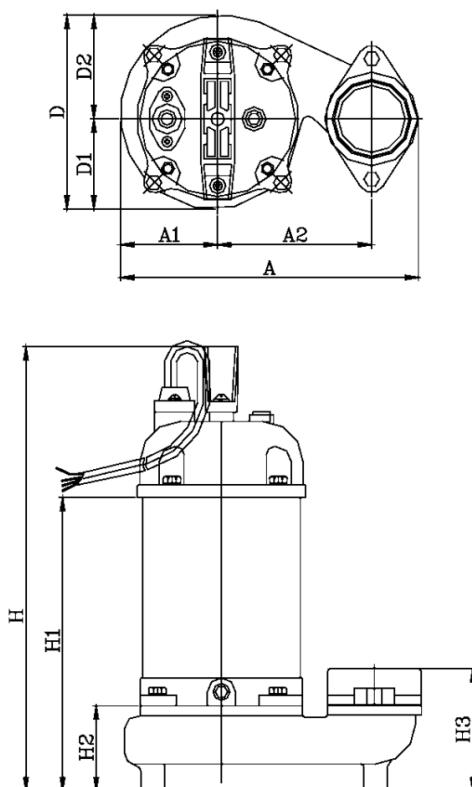

Data Sheet

Article number: 7190215050121

Description: KleePump VPS50-15S stainless steel, w/automatic
1,5Kw 1X230V 50Hz outlet 2" Flange

Measures

A = 222	Kg = 18
A1 = 73	
A2 = 115	
D = 149	
H = 464	
H1 = 340	
H2 = 113	
H3 = 133	